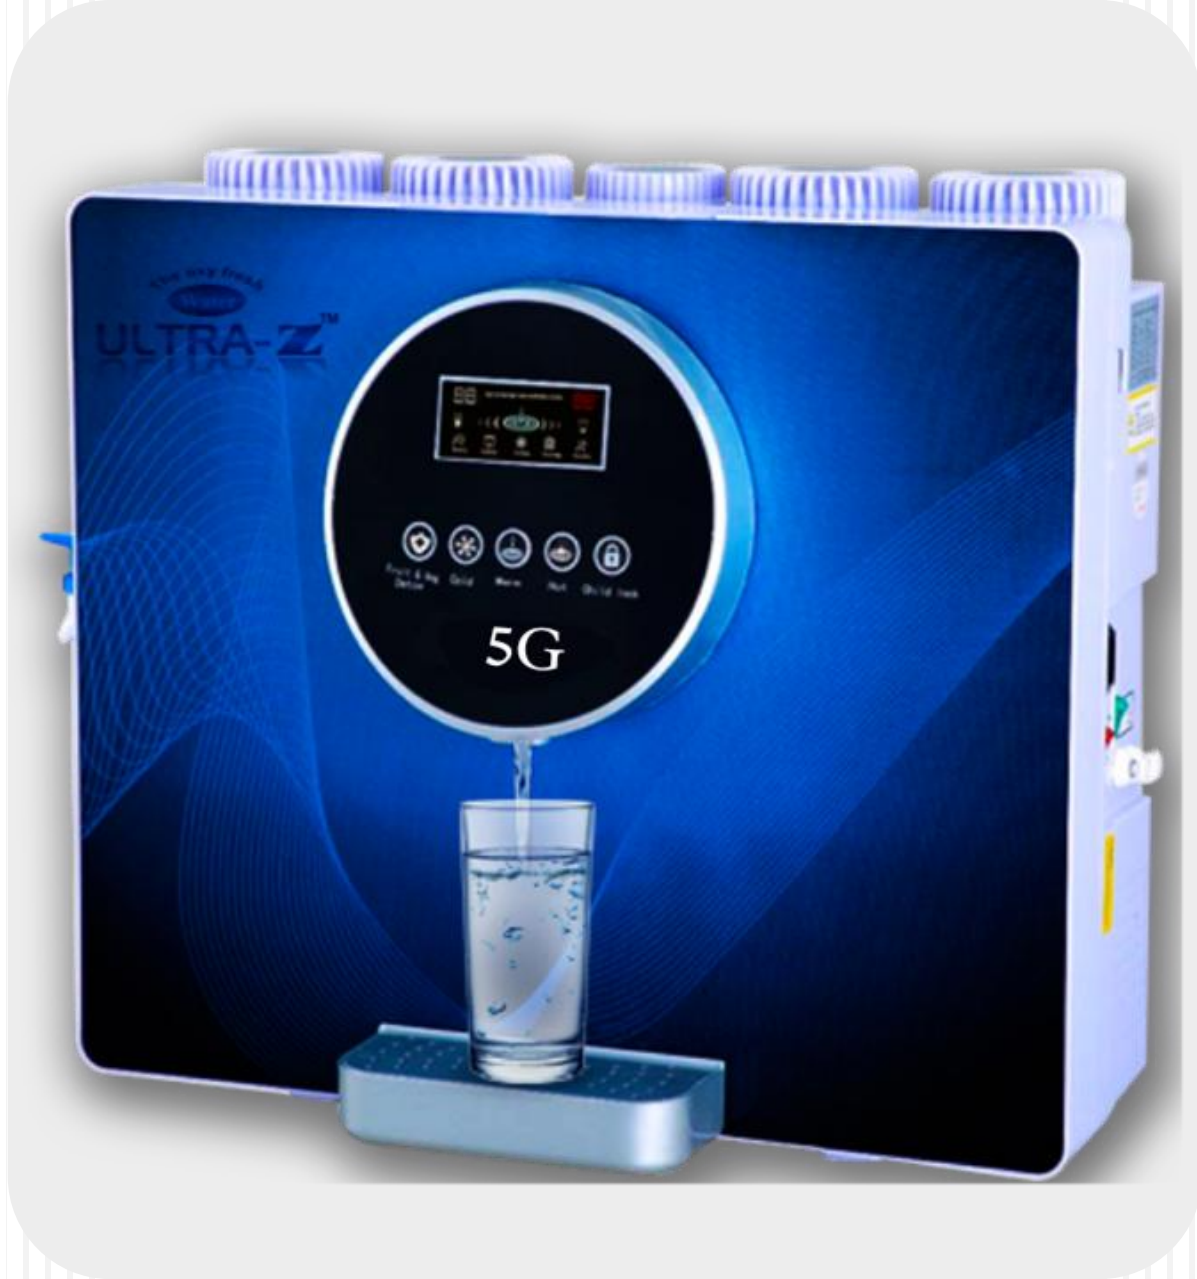

ULTRA-Z HOT COLD **TOUCH TEC**

15 LTR PRODUCTION CAPACITY.

TOTOL AUTOMATIC SYSTEM.

SERVICE INDICATOR.

STAND BY MODE

HOT AND COLD TANK EXTRA