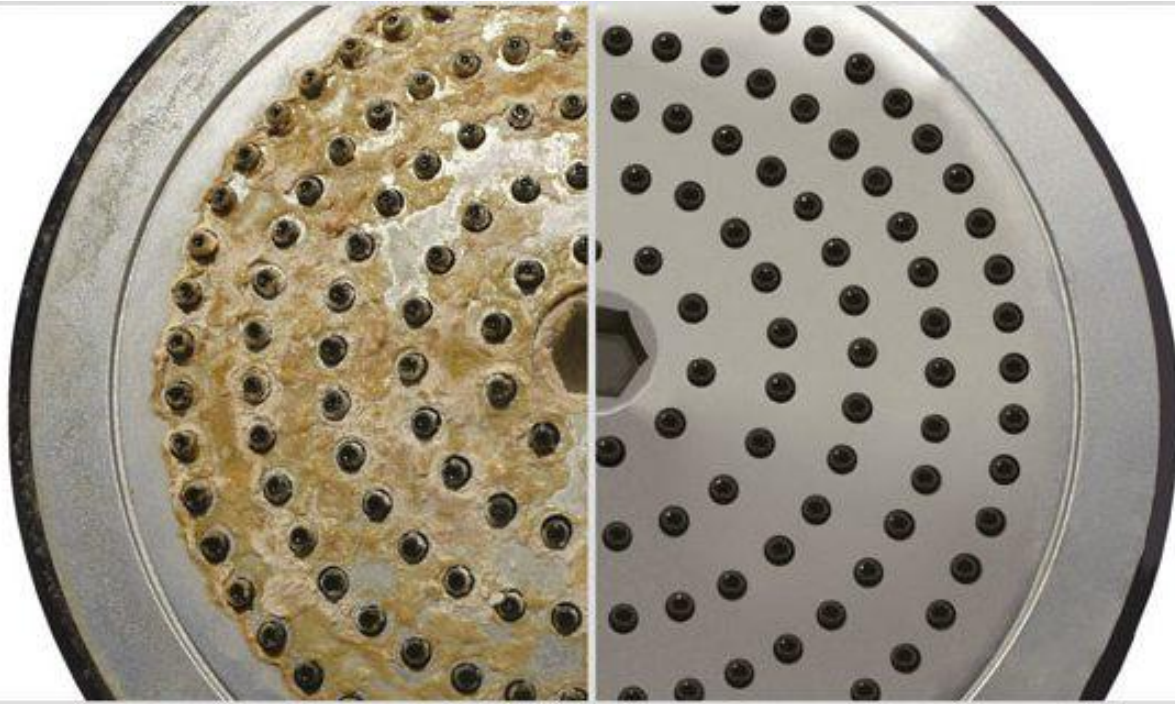

WASHING MACHINE SOFTNER

www.ultraz.org

Effect of Hard Water

Hard Water

Soft Water

250 LPH Washing Machine Water Softener inlet Hardness 400 PPM

Purification Capacity	250 LPH
Brand	ULTRA-Z
Operating Mode	Semi-Automatic
Working Hardness	400 PPM
Size	20 Inch
Connection Size	1 Inch
Type	Solid
Shelf Life	12 Months
Maximum Temperature	320 K
Extended Core Material	Polypropylene
End Treatment Material	Plastic

If you also felt that your clothes look dull and the fabric has lost its shininess after washing them in your washing machine.

Then use Ultra-z Water Washing Machine Water Softener. It reduces the effect of lime scales on your dresses. Thus retaining its color and softness.